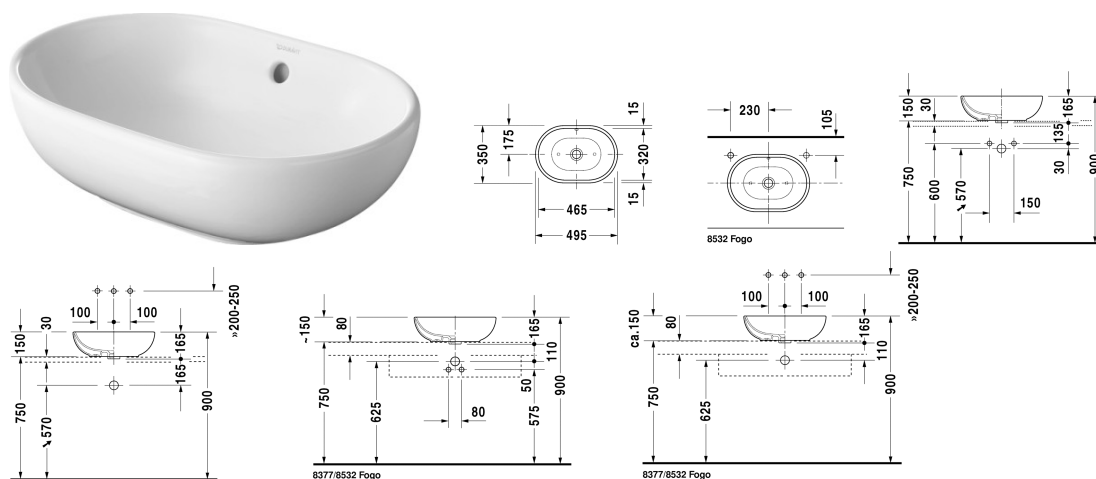

Washbowl # 0335500000

| < 495 mm > |

Washbowl	Dimension	Weight	Order number
with overflow, without tap platform, fixings included, 495 mm			
Colors			
00 White Alpin			
Variant			
	495 x 350 mm	8,900 kg	0335500000
Sanitary ceramics with the special WonderGliss surface finish will remain clean and attractive-looking for a long time to come. When ordering WonderGliss please add a "1" as eleventh digit to the model number.			
Accessory			
Pop-up basin waste with horizontal lever**		0,500 kg	005031
Pop-up basin waste with vertical lever***		0,500 kg	005051
Suitable products			
Console including drawers 2 drawers beneath console, 2 console supports, 1 cut-out central, 800 x 550 mm	800 x 550 mm		F08521
Console including drawers 1 drawer beneath console, 2 console supports, 1 cut-out central, 1 siphon cover, 600 x 550 mm	600 x 550 mm		F08520
Console including drawers 3 drawers beneath consoles, 3 console supports, 1 cut-out left side, 1500 x 550 mm	1500 x 550 mm		F08528
Console including drawers 3 drawers beneath consoles, 3 console supports, 1 cut-out right side, 1500 x 550 mm	1500 x 550 mm		F08529