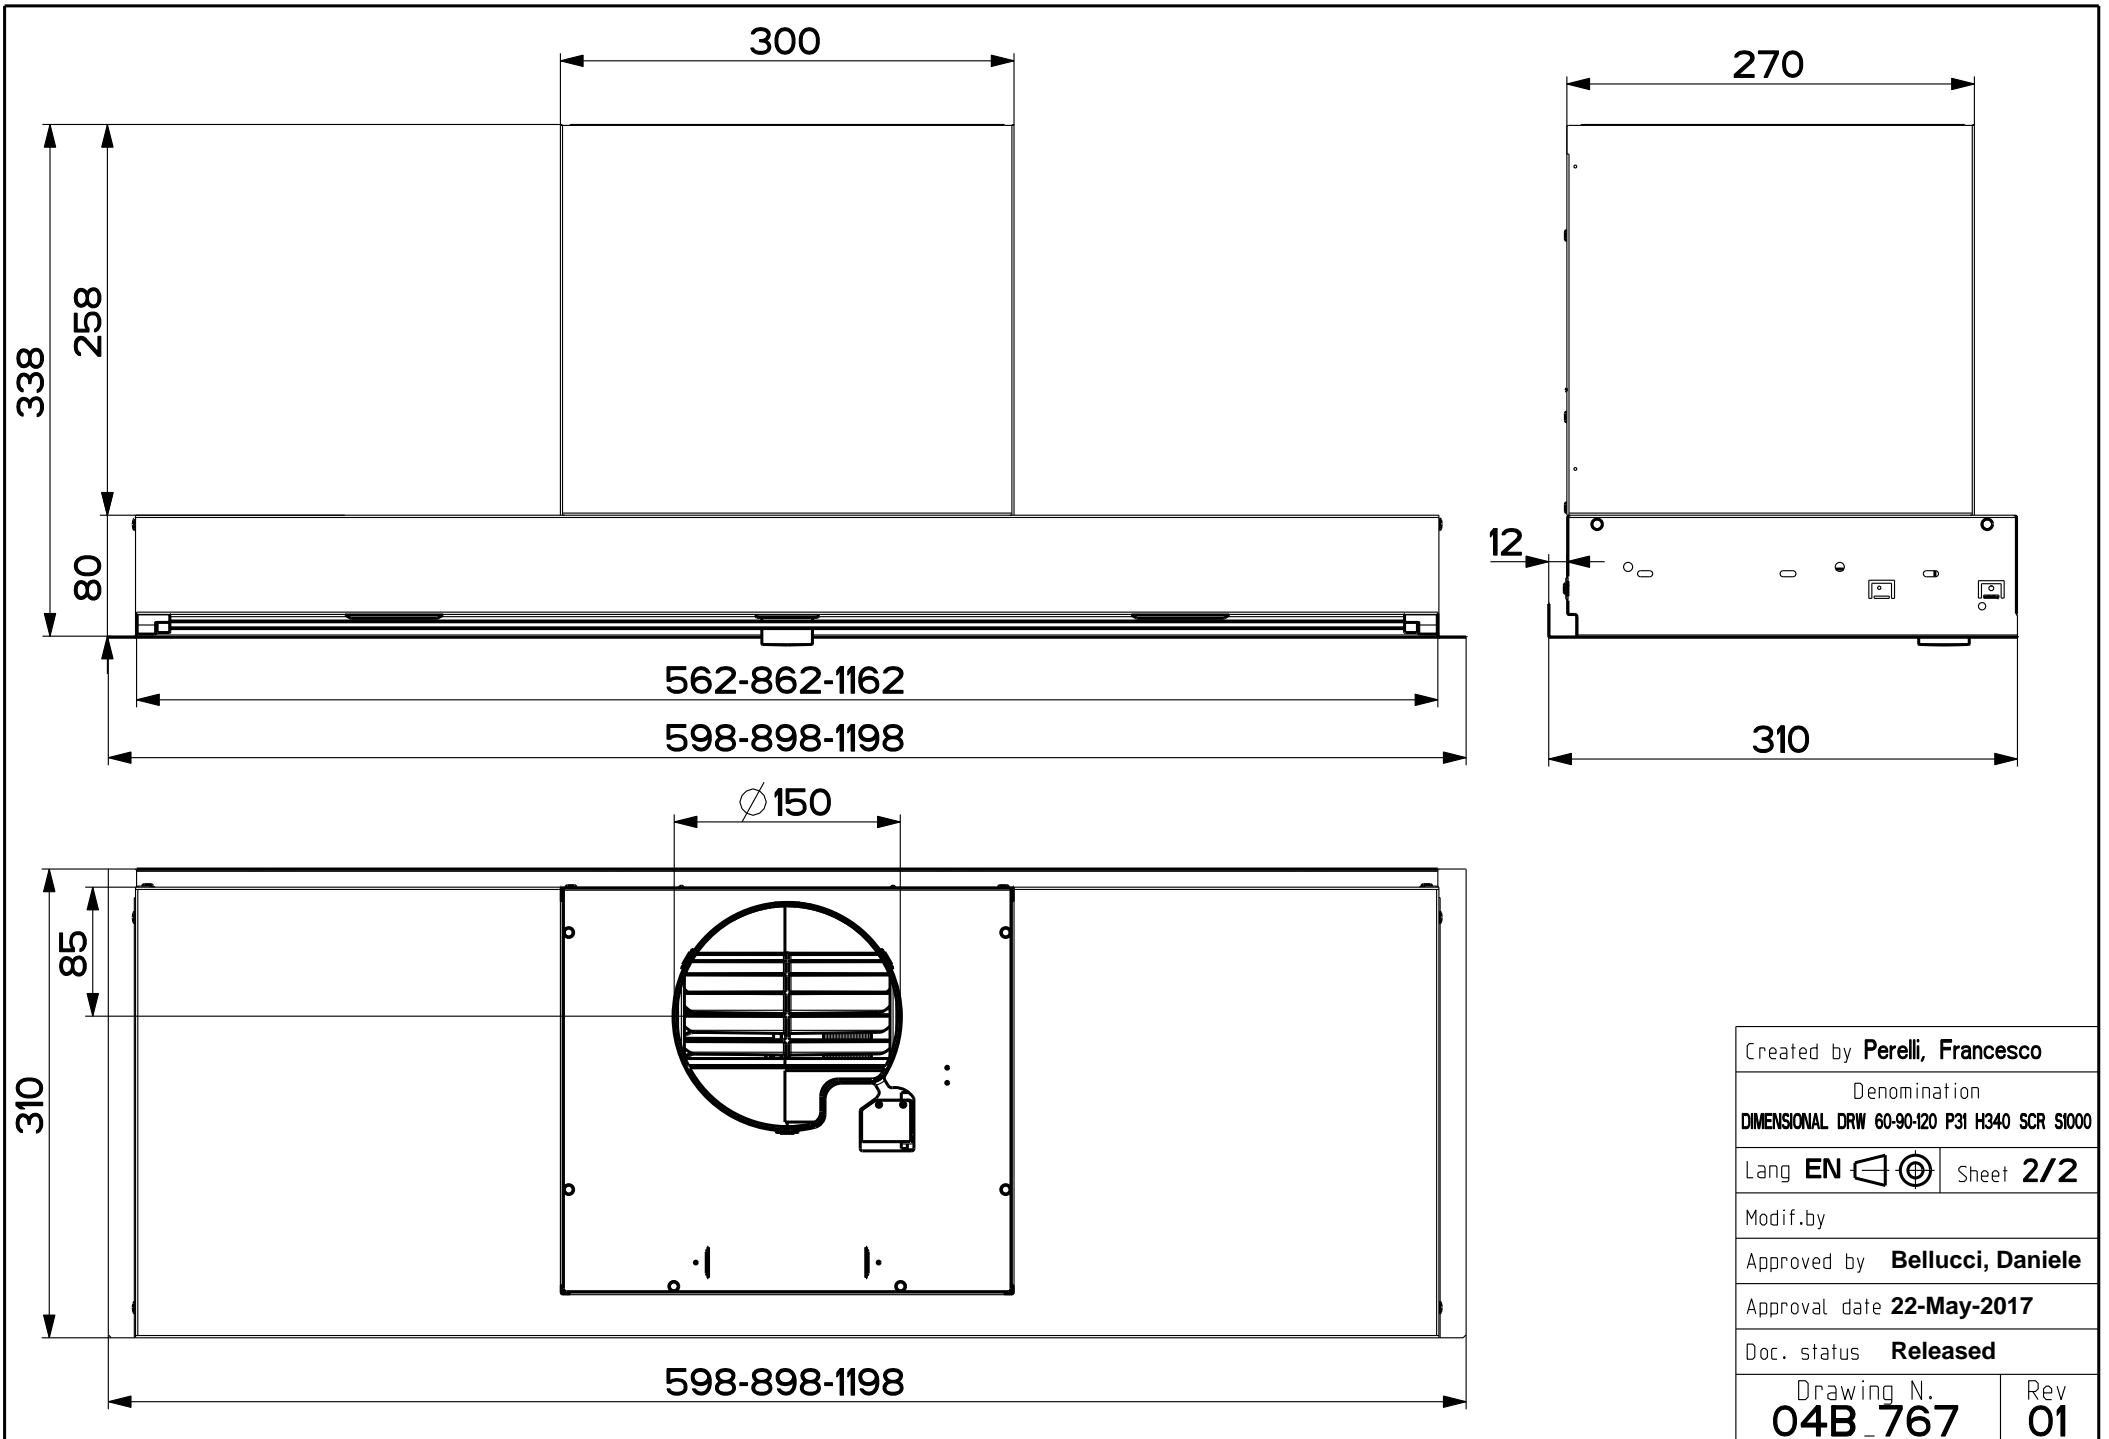

Created by Perelli, Francesco	
Denomination DIMENSIONAL DRW 60-90-120 P31 H340 SCR 51000	
Lang EN 	Sheet 1/2
Modif.by	
Approved by Bellucci, Daniele	
Approval date 22-May-2017	
Doc. status Released	
Drawing N. 04B_767	Rev 01

Created by Perelli, Francesco	
Denomination DIMENSIONAL DRW 60-90-120 P31 H340 SCR 51000	
Lang EN	Sheet 2/2
Modif.by	
Approved by Bellucci, Daniele	
Approval date 22-May-2017	
Doc. status Released	
Drawing N. 04B_767	Rev 01