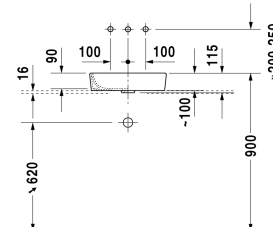

Washbowl # 2321440000

| < 435 mm > |

Washbowl	Dimension	Weight	Order number
ground, without overflow, without tap platform, fixings included, 435 mm			
Colors			
00 White Alpin			
Variant			
☒	435 x 395 mm	7,500 kg	2321440000
Sanitary ceramics with the special WonderGliss surface finish will remain clean and attractive-looking for a long time to come. When ordering WonderGliss please add a "1" as eleventh digit to the model number.			
Accessory			
Slotted waste	50 mm	0,300 kg	005024
Design Siphon		1,500 kg	005036
Suitable products			
Console including drawers 2 drawers beneath console, 2 console supports, 1 cut-out central, 800 x 550 mm	800 x 550 mm		F08521
Console including drawers 1 drawer beneath console, 2 console supports, 1 cut-out central, 1 siphon cover, 600 x 550 mm	600 x 550 mm		F08520
Console including drawers 3 drawers beneath consoles, 3 console supports, 1 cut-out left side, 1500 x 550 mm	1500 x 550 mm		F08528
Console including drawers 3 drawers beneath consoles, 3 console supports, 1 cut-out right side, 1500 x 550 mm	1500 x 550 mm		F08529
Console including drawers 3 drawers beneath consoles, 3 console supports, 2 cut-outs, 1500 x 550 mm	1500 x 550 mm		F08530
Console including drawers 3 drawers beneath consoles, 3 console supports, 1 siphon cover, 1 cut-out central, 1800 x 550 mm	1800 x 550 mm		F08531
Console including drawers 3 drawers beneath consoles, 3 console supports, 1 cut-out left side, 1800 x 550 mm	1800 x 550 mm		F08532

Washbowl # 2321440000

|< 435 mm >|

Console for above counter basin and countertop basin 1
console with two cut-outs, Width min. see ordering
information, Width max 2000 mm, price per section of 100
mm, basic price till 800 mm, 480 mm

480 mm

LC095C

All drawings contain the necessary measurements which are subject to standard tolerances. They are stated in mm and are non-binding. Exact measurements, in particular for customised installation scenarios, can only be taken from the finished ceramic piece.