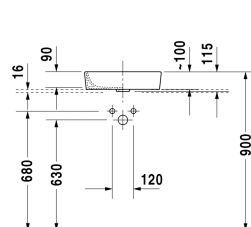

Washbowl # 2321440000

| < 435 mm > |

Washbowl	Dimension	Weight	Order number
ground, without overflow, without tap platform, fixings included, 435 mm			
Colors			
00 White Alpin			
Variant			
☒	435 x 395 mm	7,500 kg	2321440000
Sanitary ceramics with the special WonderGliss surface finish will remain clean and attractive-looking for a long time to come. When ordering WonderGliss please add a "1" as eleventh digit to the model number.			
Accessory			
Slotted waste	50 mm	0,300 kg	005024
Design Siphon		1,500 kg	005036
Suitable products			
Console including drawers 2 drawers beneath console, 2 console supports, 1 cut-out central, 800 x 550 mm	800 x 550 mm		F08521
Console including drawers 1 drawer beneath console, 2 console supports, 1 cut-out central, 1 siphon cover, 600 x 550 mm	600 x 550 mm		F08520
Console including drawers 3 drawers beneath consoles, 3 console supports, 1 cut-out left side, 1500 x 550 mm	1500 x 550 mm		F08528
Console including drawers 3 drawers beneath consoles, 3 console supports, 1 cut-out right side, 1500 x 550 mm	1500 x 550 mm		F08529
Console including drawers 3 drawers beneath consoles, 3 console supports, 2 cut-outs, 1500 x 550 mm	1500 x 550 mm		F08530
Console including drawers 3 drawers beneath consoles, 3 console supports, 1 siphon cover, 1 cut-out central, 1800 x 550 mm	1800 x 550 mm		F08531
Console including drawers 3 drawers beneath consoles, 3 console supports, 1 cut-out left side, 1800 x 550 mm	1800 x 550 mm		F08532

Washbowl # 2321440000

|< 435 mm >|

Console for above counter basin and countertop basin 1
console with two cut-outs, Width min. see ordering
information, Width max 2000 mm, price per section of 100
mm, basic price till 800 mm, 480 mm

480 mm

LC095C

All drawings contain the necessary measurements which are subject to standard tolerances. They are stated in mm and are non-binding. Exact measurements, in particular for customised installation scenarios, can only be taken from the finished ceramic piece.