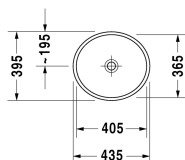

Washbowl # 2321440000

| < 435 mm > |

Washbowl	Dimension	Weight	Order number
ground, without overflow, without tap platform, fixings included, 435 mm			
Colors			
00 White Alpin			
Variant			
☒	435 x 395 mm	7,500 kg	2321440000
Sanitary ceramics with the special WonderGliss surface finish will remain clean and attractive-looking for a long time to come. When ordering WonderGliss please add a "1" as eleventh digit to the model number.			
Accessory			
Slotted waste	50 mm	0,300 kg	005024
Design Siphon		1,500 kg	005036
Suitable products			
Console including drawers 2 drawers beneath console, 2 console supports, 1 cut-out central, 800 x 550 mm	800 x 550 mm		F08521
Console including drawers 1 drawer beneath console, 2 console supports, 1 cut-out central, 1 siphon cover, 600 x 550 mm	600 x 550 mm		F08520
Console including drawers 3 drawers beneath consoles, 3 console supports, 1 cut-out left side, 1500 x 550 mm	1500 x 550 mm		F08528
Console including drawers 3 drawers beneath consoles, 3 console supports, 1 cut-out right side, 1500 x 550 mm	1500 x 550 mm		F08529
Console including drawers 3 drawers beneath consoles, 3 console supports, 2 cut-outs, 1500 x 550 mm	1500 x 550 mm		F08530
Console including drawers 3 drawers beneath consoles, 3 console supports, 1 siphon cover, 1 cut-out central, 1800 x 550 mm	1800 x 550 mm		F08531
Console including drawers 3 drawers beneath consoles, 3 console supports, 1 cut-out left side, 1800 x 550 mm	1800 x 550 mm		F08532

Washbowl # 2321440000

|< 435 mm >|

Console for above counter basin and countertop basin 1
console with two cut-outs, Width min. see ordering
information, Width max 2000 mm, price per section of 100
mm, basic price till 800 mm, 480 mm

480 mm

LC095C

All drawings contain the necessary measurements which are subject to standard tolerances. They are stated in mm and are non-binding. Exact measurements, in particular for customised installation scenarios, can only be taken from the finished ceramic piece.