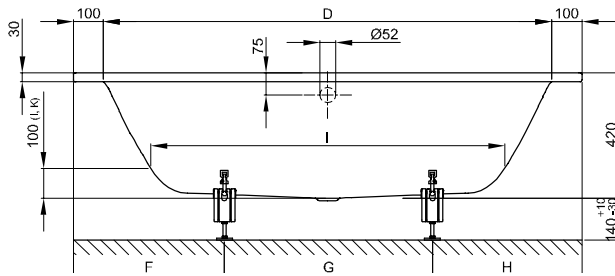

Scope of delivery

Including noise-reducing sound-dampening mats.

Design: Tesseraux + Partner

Dimensions

article no.	dimensions in mm	A	B	D	F	G	H	I	K	N	volume*
3472	1700 × 750 × 420	1700	750	1500	500	700	500	1185	520	435	134 litre
3473	1800 × 800 × 420	1800	800	1600	480	840	480	1285	570	485	170 litre

*Water content less 70 litres (for human displacement). Subject to alteration and production tolerance.