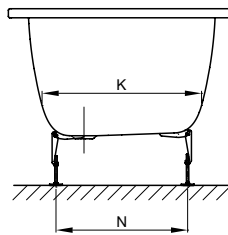

Scope of delivery

Including noise-reducing sound-dampening mats.

Design: Tesseraux + Partner

Dimensions

article no.	dimensions in mm	A	B	D	F	G	H	I	K	N	volume*
3472	1700 × 750 × 420	1700	750	1500	500	700	500	1185	520	435	134 litre
3473	1800 × 800 × 420	1800	800	1600	480	840	480	1285	570	485	170 litre