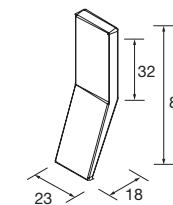

SET OF 3 UNIQ HANDLES

Set of 3 handles for the Uniq tall vanity unit with different finishes, not included with the wall hung vanity unit.

	White	Black	Chrome	€
	COD.	COD.	COD.	
	24723	24724	24725