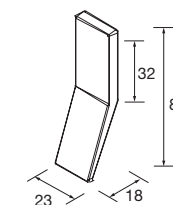

SET OF 2 UNIQ HANDLES

Set of 2 handles for Uniq vanity and column unit in different finishes. Not included with vanity or column unit.

	White	Black	Chrome	€
	COD.	COD.	COD.	
	24719	24720	24721