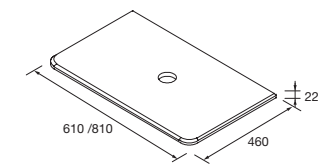

TOP BASINS (solid surface)

WORKTOP UNIQ (COMPACT STONE)

Uniq worktop made of natural compact stone, 3 pre-drills to choose tap position according to sink.

	Calacatta	Marquina black	Polar grey	
	COD.	COD.	COD.	€
600	95083	95079	96665	
800	95084	96795	96666	

Wall tap
Bol / Altiro / Seduction / Kandy / Lokum / Bulkan / Verila / Nesla

WORKTOP UNIQ (COMPACT STONE) R

Uniq worktop made of natural compact stone, 3 pre-drills to choose tap position according to sink.