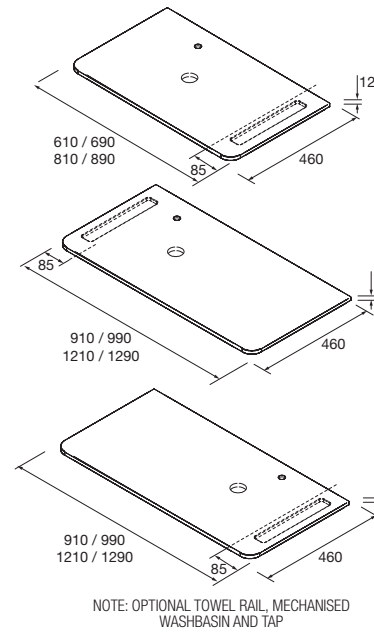

TO ORDER

	Matt white solid surface	Black slate	White marble	
	COD.	COD.	COD.	€
600	96779	96783	97373	
800	96780	96784	97374	
900	96781	96785	97375	
1200	96782	96786	97376	

Download order sheet

TOP BASINS (solid surface)

WORKTOP UNIQ (COMPACT STONE)

Uniq worktop made of natural compact stone, 3 pre-drills to choose tap position according to sink.

	Calacatta	Marquina black	Polar grey	
	COD.	COD.	COD.	€
600	95083	95079	96665	
800	95084	96795	96666	

Wall tap
Bol / Altiro / Seduction / Kandy / Lokum / Bulkan / Verila / Nesla

WORKTOP UNIQ (COMPACT STONE) R

Uniq worktop made of natural compact stone, 3 pre-drills to choose tap position according to sink.

	Calacatta	Marquina black	Polar grey	
	COD.	COD.	COD.	€
900	83914	83940	83941	
1200	83942	83943	83944	

High tap right / left
Bol / Altiro / Seduction / Kandy / Lokum / Bulkan

WORKTOP UNIQ (COMPACT STONE) L

Uniq worktop made of natural compact stone, 3 pre-drills to choose tap position according to sink.

	Calacatta	Marquina black	Polar grey	
	COD.	COD.	COD.	€
900	85168	85169	85170	
1200	85171	85172	85173	

Centred tap
Bica / Talea