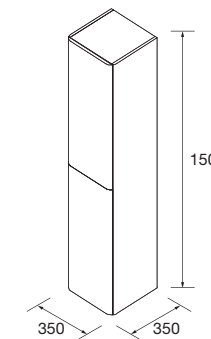

WALL HUNG VANITY UNIQ 2 DRAWERS

Wall hung vanity unit with 2 wooden drawers with concealed pull-out Plus runners and soft close. Carbon-TX interiors. Handles not included, 3 finishes available.

	RAL 9016	RAL 240 30 05 PANTONE 7540C	RAL 220 80 05 PANTONE 4155C	RAL 120 50 05 PANTONE 4220C
	Matt white	Matt anthracite	Cielo	Bosque
	COD.	€	COD.	€
600	96593	96594	96595	96598
800	96620	96621	96622	96623