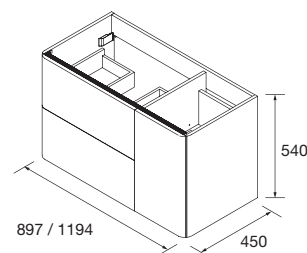

UNIQ WALL HUNG TALL VANITY

Reversible wall hung tall vanity with regulation and soft close.

	RAL 9016	RAL 240 30 05 PANTONE 7540C	RAL 220 80 05 PANTONE 4155C	RAL 120 50 05 PANTONE 4220C
	Matt white	Matt anthracite	Cielo	Bosque
	COD.	€	COD.	€
350	24692	24691	24706	24712