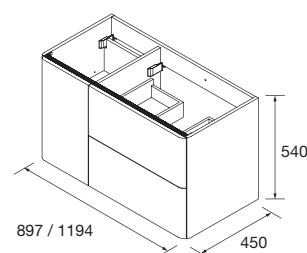

WALL HUNG VANITY UNIQ 2 DRAWERS / 1 DOOR L

Wall hung vanity unit with 2 wooden drawers with concealed pull-out Plus runners and soft close. 1 door with soft close and height adjustable wooden shelf, Carbon-TX interiors. Handles not included, 3 finishes available.