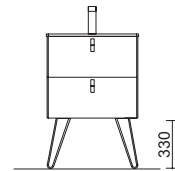

LEGS FOR INTEGRAL WASHBASINS HEIGHT 330 mm

UNIQ 230 2 LEGS SET 230 / 330
Set of 2 optional legs for wall hung unit, 3 finishes available, height 230/330 mm.

	White	Black	Chrome	
	COD.	COD.	COD.	€
230	24716	24717	24718	
330	24713	24714	24715	

KLIM 230 / 330 2 LEGS SET
Set of 2 optional aluminium legs for wall hung unit, 3 finishes available, height 230 mm.

	White	Black	Anodized	
	COD.	COD.	COD.	€
230	84135	84136	84137	
330	84131	84132	84134	

DEVA 230 / 330 2 LEGS SET
Set of 2 optional legs for wall hung units, 3 finishes available, height 330 mm, to be used with integral washbasin.

	White	Black	Chrome	
	COD.	COD.	COD.	€
230	84128	84129	84130	
330	84125	84126	84127	

DANNA 230 / 330 2 LEGS SET
Set of 2 optional wooden legs for wall hung unit, 3 finishes available, height 230 mm, to be used with wash bowl basin.

	White	Black	Pine	
	COD.	COD.	COD.	€
230	84141	84142	84143	
330	84138	84139	84140