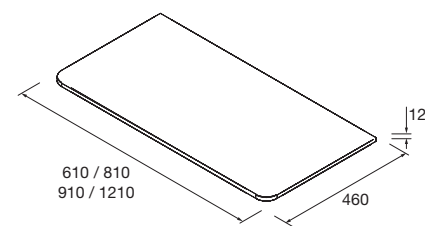

UNIQ BASIN

Uniq integral basin in mineral solid matt finish.

605/C	805/C	905/R	905/L	1205/R	1205/L
COD.	€	COD.	€	COD.	€
97058		97059		24543	
		24544		24545	
				24546	

UNIQ BASIN (solid surface)

Bespoke Uniq solid surface inset basin with machining option for tap and integrated towel rail. Order form to be completed.

600	800	900	1200
COD.	€	COD.	€
96787		96788	
		96789	
			97377

TAP HOLE FOR WASHBASIN

FOR WALL

OPTIONAL TOWEL RAIL

ON THE RIGHT

ON THE LEFT

Download order sheet

TOP BASINS (porcelain white)

ALTIRO	SEDUCTION	KANDY	LOKUM	VERILA	NESLA
Matt white porcelain	White porcelain	White porcelain	Matt black porcelain	White porcelain	White porcelain
COD.	€	COD.	€	COD.	€
24555		21854		91489	
		91487		87734	
				91490	

TOP BASINS (solid surface)

BOL	BULKAN	BICA	BICA	TALEA	TALEA
Matt white solid surface	Solid surface black	Matt white solid surface	Solid surface Bicolour	Matt white solid surface	Solid surface Bicolour
COD.	€	COD.	€	COD.	€
26536		91491		97647	
		97648		97649	
				97652	

COUNTER TOP UNIQ 12 MM.

Uniq countertop 12 mm thick, without machining, in 3 available finishes

	Matt white solid surface	Black slate	White marble	
	COD.	COD.	COD.	€
600	96659	96661	97369	
800	96660	96662	97370	
900	24727	96663	97371	
1200	24728	96664	97372	

COUNTER TOP UNIQ 12 MM.

Bespoke Uniq countertop with machining option for tap, countertop basin and integrated towel rail. 3 finishes available. Order form to be completed.