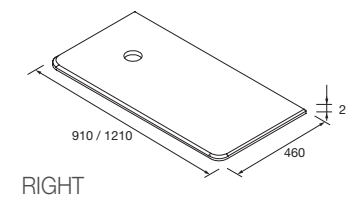

Calacatta	Marquina black	Polar grey	
	COD.	COD.	COD.	€
900	83914	83940	83941	
1200	83942	83943	83944	

High tap right / left
Bol / Altiro / Seduction / Kandy / Lokum / Bulkan

WORKTOP UNIQ (COMPACT STONE) L

Uniq worktop made of natural compact stone, 3 pre-drills to choose tap position according to sink.