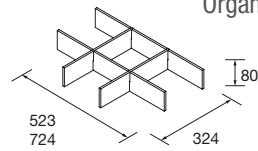

Centred tap
Bica / Talea

DRAWER INTERIOR ORGANISER

Organiser for wood drawer, Carbon-TX.

Carbon-TX	
COD.	€
523	22058
724	22060

SIDE TOWEL RACK FOR VANITY UNITS

Single towel rail JAZZ

White	Black	Gloss anodized	
COD.	COD.	COD.	€
23027	27042	23024	