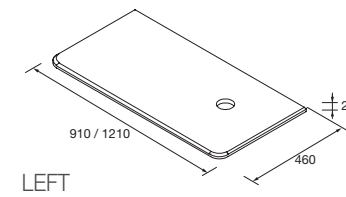

Calacatta	Marquina black	Polar grey	
	COD.	COD.	COD.	€
900	85168	85169	85170	
1200	85171	85172	85173	

Centred tap
Bica / Talea