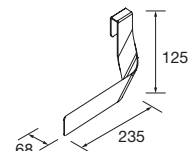

Centred tap
Bica / Talea

DRAWER INTERIOR ORGANISER

Organiser for wood drawer, Carbon-TX.

Carbon-TX	
COD.	€
523	22058
724	22060

SIDE TOWEL RACK FOR VANITY UNITS

Single towel rail JAZZ

White	Black	Gloss anodized	
COD.	COD.	COD.	€
23027	27042	23024	

LEGS FOR WASH BOWLS / VENETO HEIGHT 230 mm

LEGS FOR INTEGRAL WASHBASINS HEIGHT 330 mm

UNIQ 230 2 LEGS SET 230 / 330
Set of 2 optional legs for wall hung unit, 3 finishes available, height 230/330 mm.

	White	Black	Chrome	
	COD.	COD.	COD.	€
230	24716	24717	24718	
330	24713	24714	24715	