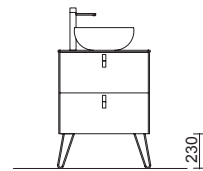

Centred tap
Bica / Talea

DRAWER INTERIOR ORGANISER

Organiser for wood drawer, Carbon-TX.

Carbon-TX	
COD.	€
523	22058
724	22060

SIDE TOWEL RACK FOR VANITY UNITS

Single towel rail JAZZ

White	Black	Gloss anodized	
COD.	COD.	COD.	€
23027	27042	23024	

LEGS FOR WASH BOWLS / VENETO HEIGHT 230 mm

LEGS FOR INTEGRAL WASHBASINS HEIGHT 330 mm

UNIQ 230 2 LEGS SET 230 / 330
Set of 2 optional legs for wall hung unit, 3 finishes available, height 230/330 mm.

	White	Black	Chrome	
	COD.	COD.	COD.	€
230	24716	24717	24718	
330	24713	24714	24715	