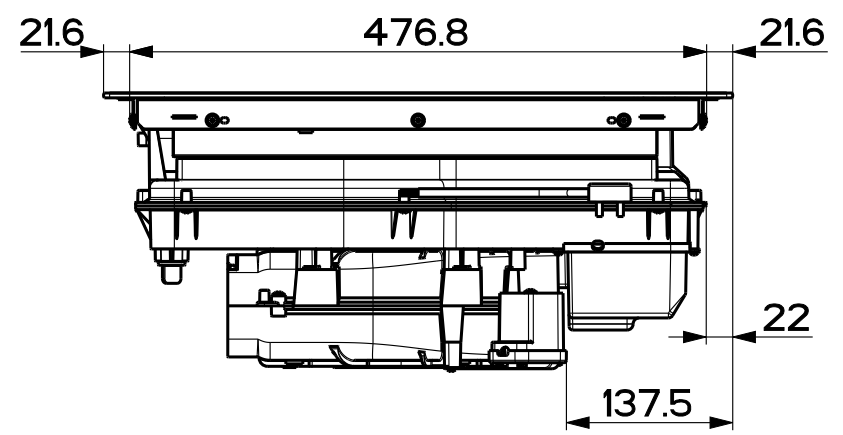

Created by Bellucci, Daniele	
Denomination	
DIM. DRAW. B4 FABER SMART MID 83 ASP/FILTR	
Lang EN  	Sheet 1/2
Modif.by	
Approved by Bellucci, Daniele	
Approval date 30-Oct-2023	
Doc. status Released	
Drawing N. 340006_1048	Rev 01

Created by Bellucci, Daniele	
Denomination	
DIM. DRAW. B4 FABER SMART MID 83 ASP/FILTR	
Lang EN 	Sheet 2/2
Modif.by	
Approved by Bellucci, Daniele	
Approval date 30-Oct-2023	
Doc. status Released	
Drawing N. 340006_1048	Rev 01