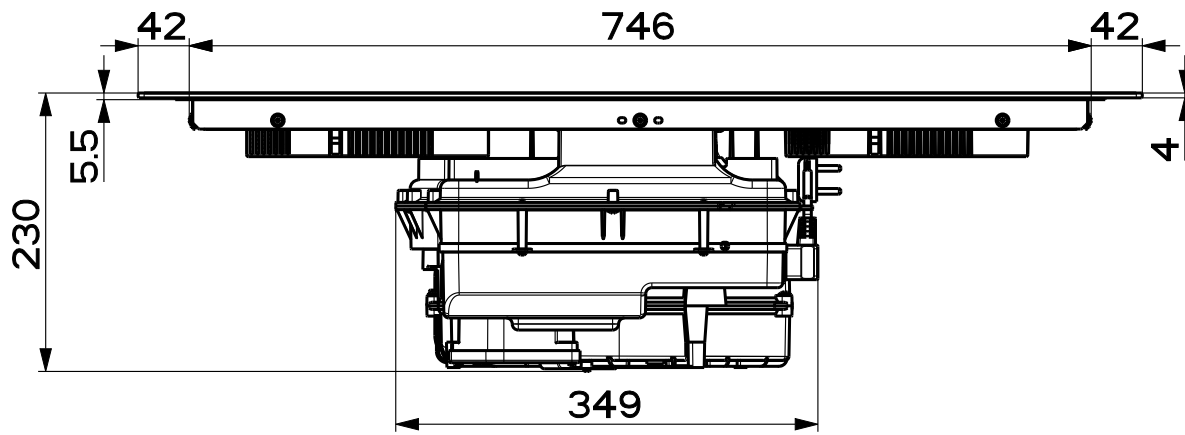

Created by Bellucci, Daniele	
Denomination	
DIM. DRAW. B4 FABER SMART MID 83 ASP/FILTR	
Lang EN  	Sheet 1/2
Modif.by	
Approved by Bellucci, Daniele	
Approval date 30-Oct-2023	
Doc. status Released	
Drawing N. 340006_1048	Rev 01

Created by Bellucci, Daniele	
Denomination	
DIM. DRAW. B4 FABER SMART MID 83 ASP/FILTR	
Lang EN 	Sheet 2/2
Modif.by	
Approved by Bellucci, Daniele	
Approval date 30-Oct-2023	
Doc. status Released	
Drawing N. 340006_1048	Rev 01