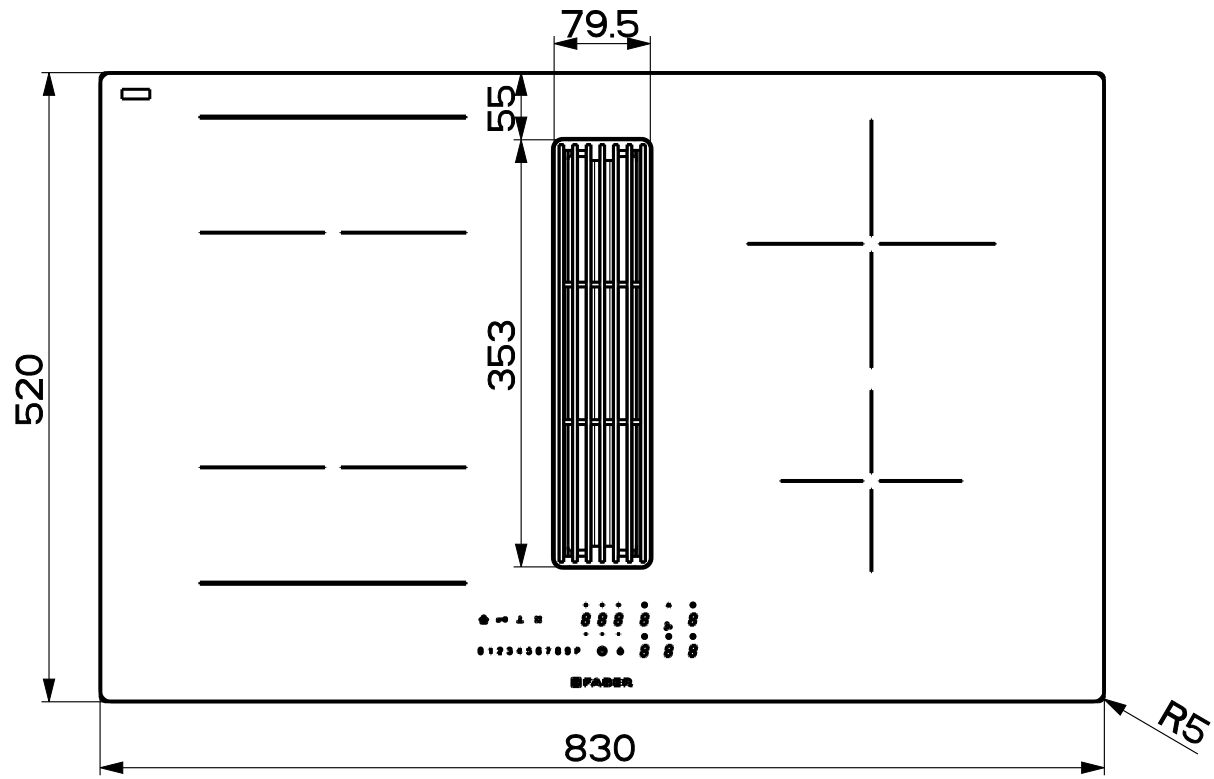

Created by Bellucci, Daniele	
Denomination	
DIM. DRAW. B4 FABER SMART MID 83 ASP/FILTR	
Lang EN  	Sheet 1/2
Modif.by	
Approved by Bellucci, Daniele	
Approval date 30-Oct-2023	
Doc. status Released	
Drawing N. 340006_1048	Rev 01

Created by Bellucci, Daniele	
Denomination	
DIM. DRAW. B4 FABER SMART MID 83 ASP/FILTR	
Lang EN 	Sheet 2/2
Modif.by	
Approved by Bellucci, Daniele	
Approval date 30-Oct-2023	
Doc. status Released	
Drawing N. 340006_1048	Rev 01