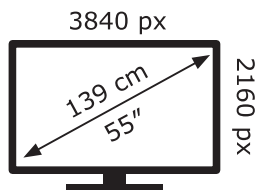

ENERG

LG Electronics

OLED55C11LB

106 kWh/1000h

ABCDEF**G**

171 kWh/1000h

2019/2013